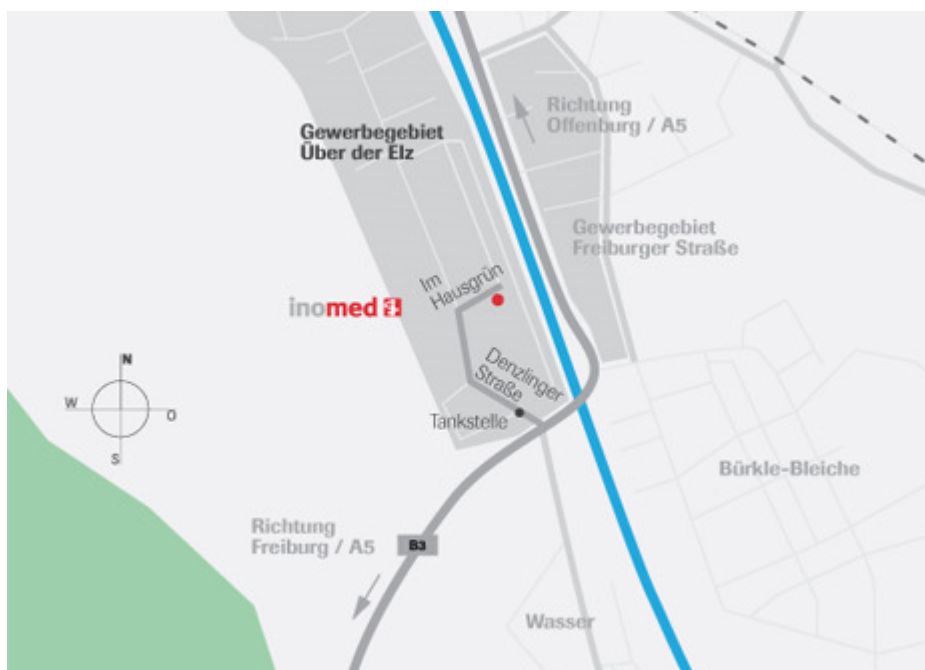

How to get to inomed Medizintechnik GmbH

Frankfurt Airport ⇔ inomed Medizintechnik GmbH

-  Frankfurt Airport
-  Frankfurt Flughafen Fernbahnhof
 - Option a) Take a train to Offenburg Main Station or
 - Option b) Take a train to Freiburg Main Station
- 
 - Option a) Change in Offenburg to a train to Emmendingen Main Station or
 - Option b) Change in Freiburg to a train to Emmendingen Main Station or take a Taxi to the inomed premises in Emmendingen
- 
 - Option a) EM ZOB (Bus station in front of the train station)

Take Bus No 9 to the bus stop "Im Hausgrün" opposite the inomed premises or Taxi to the inomed premises in Emmendingen
-  **inomed**  Arrival at inomed Medizintechnik GmbH, Im Hausgruen 29, Emmendingen

EuroAirport Basel Mulhouse Freiburg ⇨ inomed Medizintechnik GmbH

-  EuroAirport Basel Mulhouse Freiburg
-  Airport Bus shuttle to Freiburg Main Station
(bus stop on the French side in front of the Airport building)
-  Freiburg Main Station
Train to Emmendingen Main Station or Taxi to the inomed premises in Emmendingen
-  EM ZOB (Bus station in front of the train station)
Take Bus No 9 to the Bus stop Im Hausgrün opposite the inomed premises
-  **inomed**  Arrival at inomed Medizintechnik GmbH, Im Hausgruen 29, Emmendingen